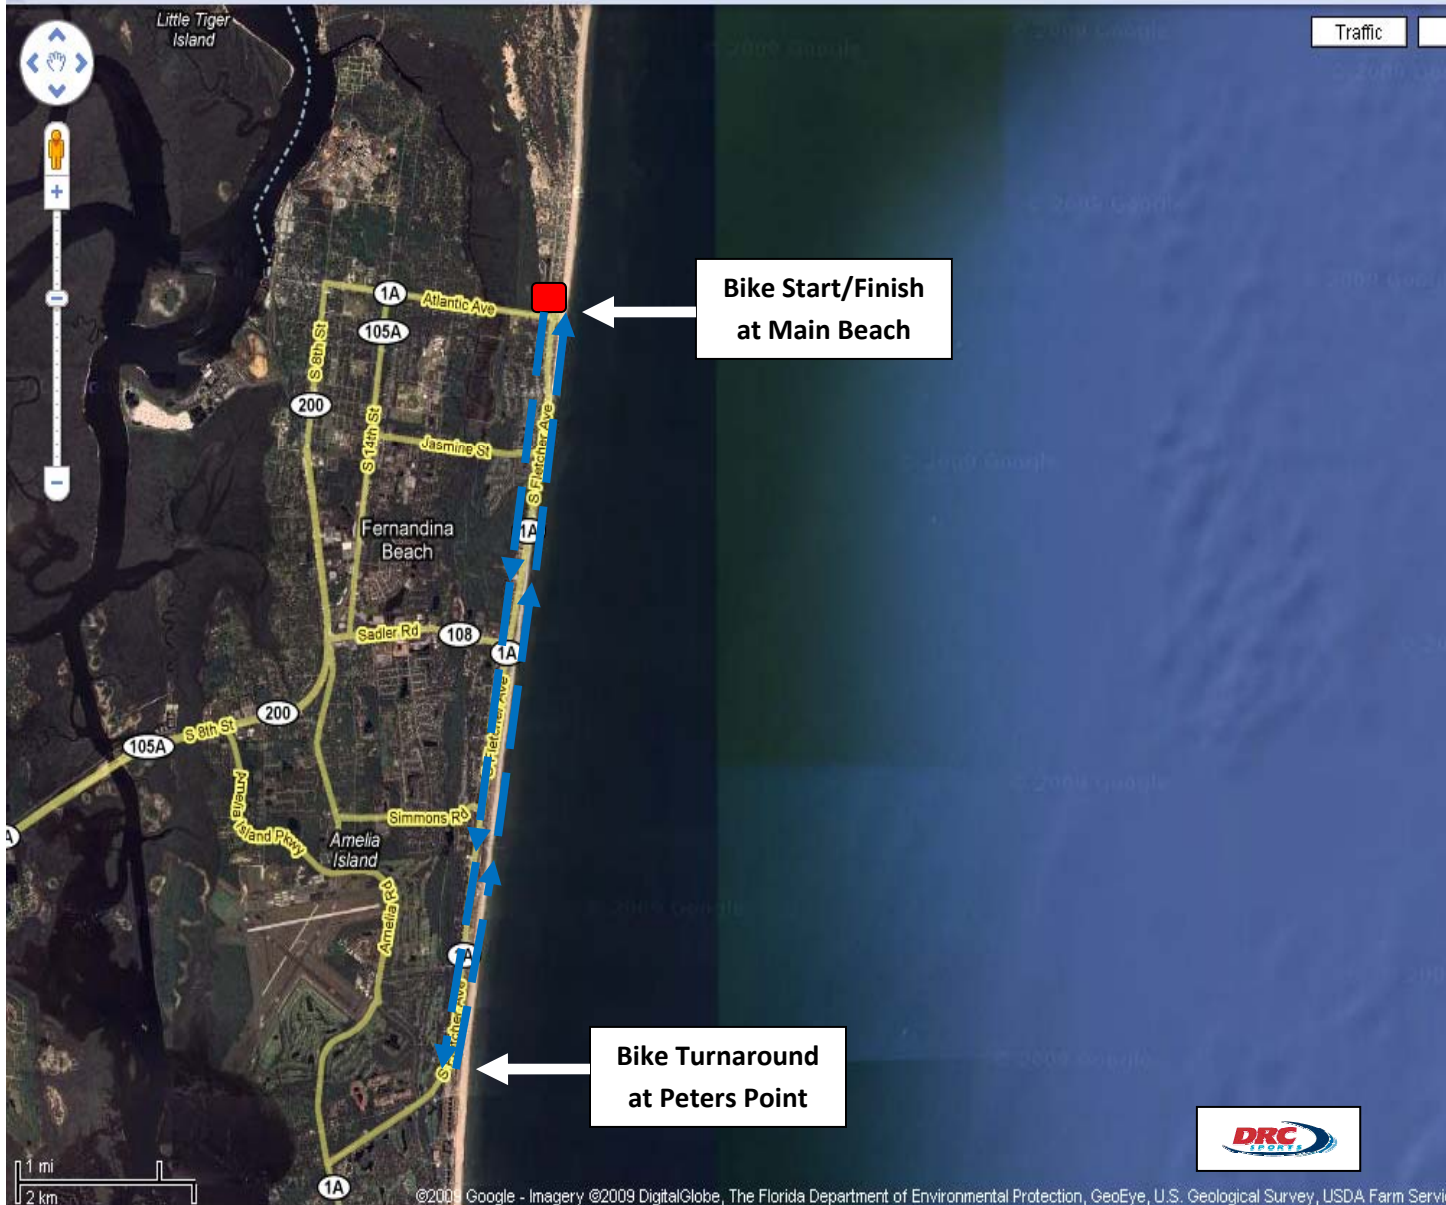

Jacksonville Triathlon Series – Bike Course Map (10 Miles)

Bike Course

Registration / Transition Area

Bike Start/Finish at Main Beach

Bike Turnaround at Peters Point

1 mi
2 km

©2009 Google - Imagery ©2009 DigitalGlobe, The Florida Department of Environmental Protection, GeoEye, U.S. Geological Survey, USDA Farm Service Agency